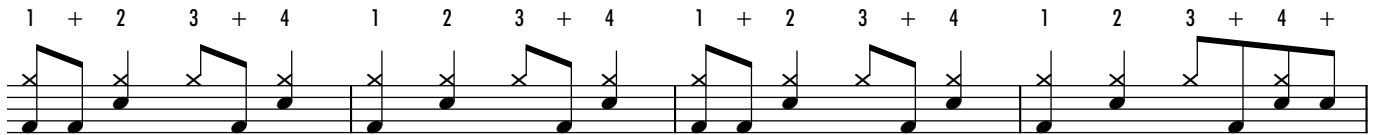

TESSELLATE

BY TOKYO POLICE CLUB

♩ = 180

Guitar Intro

Shoulder of stick plays hard on edge of closed hi hats

Verse 1A

Verse 1B

**Pre-Chorus 1**

Bead of Stick on top of hats... and then, shoulder on edge of the hi hats for the open notes.

**Chorus 1****Link**

Verse 2A

1 2 3 4 1 2 3 + 4 + 1 2 3 4 1 2 3 + 4 +

1 2 3 4 1 2 3 + 4 + 1 2 3 4 1 2 3 + 4 +

1 2 3 4 1 2 3 + 4 + 1 2 3 4 1 2 3 + 4 +