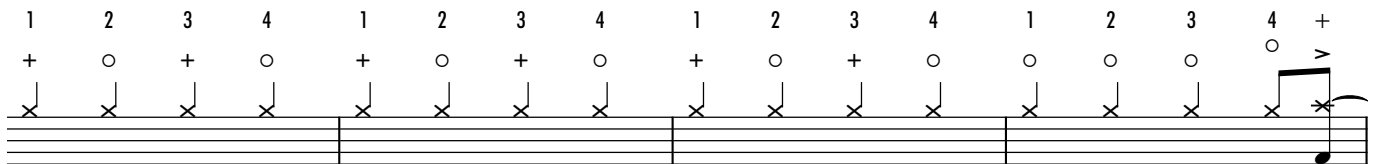

TESSELLATE

BY TOKYO POLICE CLUB

♩ = 180

Guitar Intro

Shoulder of stick plays hard on edge of closed hi hats

Verse 1A

Verse 1B

**Pre-Chorus 1**

Bead of Stick on top of hats... and then, shoulder on edge of the hi hats for the open notes.

**Chorus 1****Link**

Verse 2A

1 2 3 4 1 2 3 + 4 + 1 2 3 4 1 2 3 + 4 +

1 2 3 4 1 2 3 + 4 + 1 2 3 4 1 2 3 + 4 +

1 2 3 4 1 2 3 + 4 + 1 2 3 4 1 2 3 + 4 +

1 2 3 4 1 2 3 + 4 + 1 2 3 4 1 2 3 + 4 +

Verse 2B

1 2 3 + 4 + 1 2 3 + 4 1 2 3 + 4 + 1 2 3 + 4

1 2 3 + 4 + 1 2 3 + 4 1 2 3 + 4 + 1 2 3 + 4 +

1 2 3 + 4 + 1 2 3 + 4 1 2 3 + 4 + 1 2 3 + 4

1 + 2 3 + 4 1 2 3 + 4 1 + 2 3 + 4 1 2 3 + 4 +