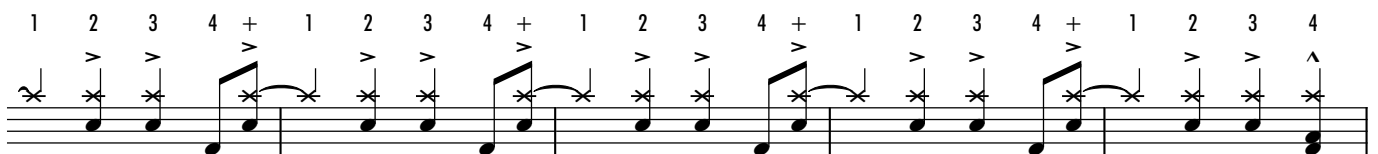

TESSELLATE

BY TOKYO POLICE CLUB

♩ = 180

Guitar Intro

Shoulder of stick plays hard on edge of closed hi hats

Verse 1A

Verse 1B

**Pre-Chorus 1**

Bead of Stick on top of hats... and then, shoulder on edge of the hi hats for the open notes.

**Chorus 1****Link**

Verse 2A

1 2 3 4 1 2 3 + 4 + 1 2 3 4 1 2 3 + 4 +

1 2 3 4 1 2 3 + 4 + 1 2 3 4 1 2 3 + 4 +

1 2 3 4 1 2 3 + 4 + 1 2 3 4 1 2 3 + 4 +

1 2 3 4 1 2 3 + 4 + 1 2 3 4 1 2 3 + 4 +

Verse 2B

1 2 3 + 4 + 1 2 3 + 4 1 2 3 + 4 + 1 2 3 + 4

1 2 3 + 4 + 1 2 3 + 4 1 2 3 + 4 + 1 2 3 + 4 +

1 2 3 + 4 + 1 2 3 + 4 1 2 3 + 4 + 1 2 3 + 4

1 + 2 3 + 4 1 2 3 + 4 1 + 2 3 + 4 1 2 3 + 4 +