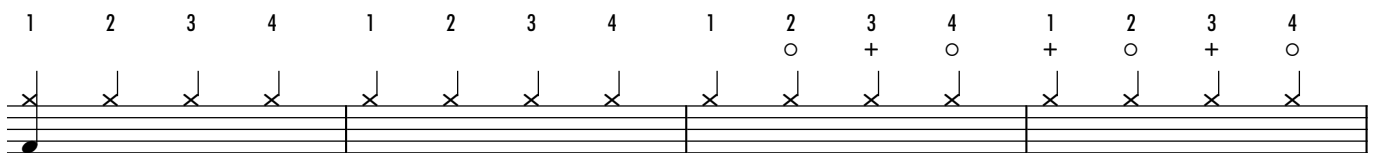

TESSELLATE

BY TOKYO POLICE CLUB

♩ = 180

Guitar Intro

Shoulder of stick plays hard on edge of closed hi hats

Verse 1A

Verse 1B

**Pre-Chorus 1**

Bead of Stick on top of hats... and then, shoulder on edge of the hi hats for the open notes.

**Chorus 1****Link**

Verse 2A

1 2 3 4 1 2 3 + 4 + 1 2 3 4 1 2 3 + 4 +

1 2 3 4 1 2 3 + 4 + 1 2 3 4 1 2 3 + 4 +

1 2 3 4 1 2 3 + 4 + 1 2 3 4 1 2 3 + 4 +