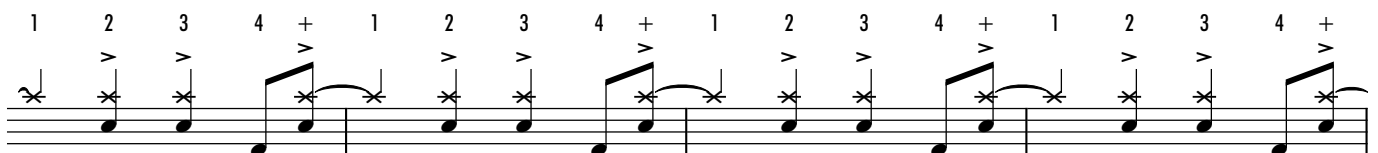

TESSELLATE

BY TOKYO POLICE CLUB

♩ = 180

Guitar Intro

Shoulder of stick plays hard on edge of closed hi hats

Verse 1A

Verse 1B

**Pre-Chorus 1**

Bead of Stick on top of hats... and then, shoulder on edge of the hi hats for the open notes.

**Chorus 1****Link**

Verse 2A

1 2 3 4 1 2 3 + 4 + 1 2 3 4 1 2 3 + 4 +

1 2 3 4 1 2 3 + 4 + 1 2 3 4 1 2 3 + 4 +

1 2 3 4 1 2 3 + 4 + 1 2 3 4 1 2 3 + 4 +