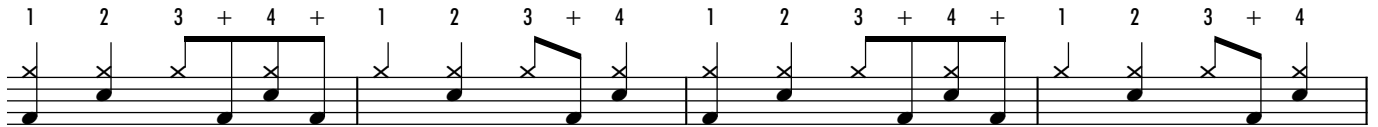

TESSELLATE

BY TOKYO POLICE CLUB

♩ = 180

Guitar Intro

Shoulder of stick plays hard on edge of closed hi hats

Verse 1A

Verse 1B

**Pre-Chorus 1**

Bead of Stick on top of hats... and then, shoulder on edge of the hi hats for the open notes.

**Chorus 1****Link**

Verse 2A

1 2 3 4 1 2 3 + 4 + 1 2 3 4 1 2 3 + 4 +

1 2 3 4 1 2 3 + 4 + 1 2 3 4 1 2 3 + 4 +

1 2 3 4 1 2 3 + 4 + 1 2 3 4 1 2 3 + 4 +