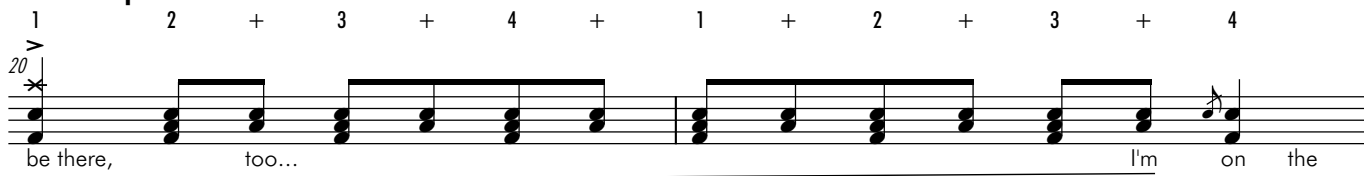

HIGHWAY TO HELL

BY AC/DC

♩ = 116BPM

Intro (Guitar Riff)

Closed Hi Hats

Verse 1 (Vocals Enter)

Goin' down, party time, My friends are gonna

Build Up 1

be there, too... I'm on the

Chorus 1 Half Open Hi Hats

High - way to Hell... on the High - way to Hell...

High - way to Hell I'm on the high - way to Hell...

Verse 2 Closed Hi Hat

1 2 + 3 + 4 + 1 + 2 + 3 + 4 + 1 + 2 + 3 + 4 + 1 + 2 + 3 + 4 +