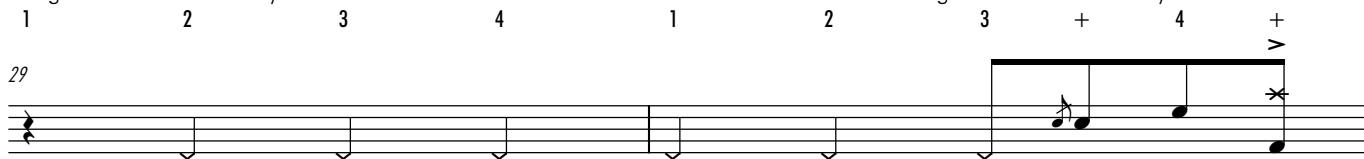

HIGHWAY TO HELL

BY AC/DC

♩ = 116BPM

Intro (Guitar Riff)

Closed Hi Hats

Verse 1 (Vocals Enter)

Goin' down, party time, My friends are gonna

Build Up 1

be there, too... I'm on the

Chorus 1 Half Open Hi Hats

High - way to Hell... on the High - way to Hell...

High - way to Hell I'm on the high - way to Hell...

Verse 2 Closed Hi Hat

1 2 + 3 + 4 + 1 + 2 + 3 + 4 + 1 + 2 + 3 + 4 + 1 + 2 + 3 + 4 +

31 

1 + 2 + 3 + 4 + 1 + 2 + 3 + 4 + 1 + 2 + 3 + 4 + 1 + 2 + 3 + 4 +

35 

1 + 2 + 3 + 4 + 1 + 2 + 3 + 4 + 1 + 2 + 3 + 4 + 1 + 2 + 3 + 4 +

39 

1 + 2 + 3 + 4 + 1 + 2 + 3 + 4 + 1 + 2 + 3 + 4 + 1 + 2 + 3 + 4 +

43 