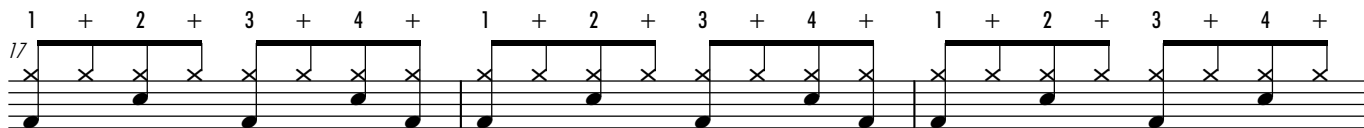

HIGHWAY TO HELL

BY AC/DC

♩ = 116BPM

Intro (Guitar Riff)

Closed Hi Hats

Verse 1 (Vocals Enter)

Goin' down, party time, My friends are gonna

Build Up 1

be there, too... I'm on the

Chorus 1 Half Open Hi Hats

High - way to Hell... on the High - way to Hell...

High - way to Hell I'm on the high - way to Hell...

Verse 2 Closed Hi Hat

1 2 + 3 + 4 + 1 + 2 + 3 + 4 + 1 + 2 + 3 + 4 + 1 + 2 + 3 + 4 +