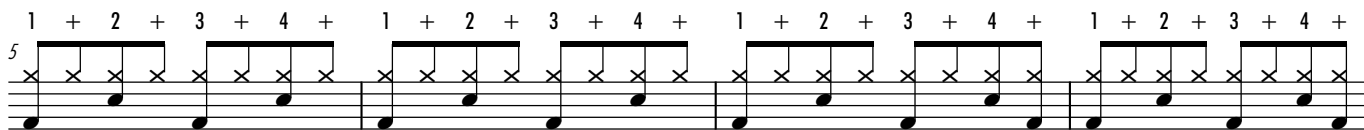

HIGHWAY TO HELL

BY AC/DC

♩ = 116BPM

Intro (Guitar Riff)

Closed Hi Hats

Verse 1 (Vocals Enter)

Goin' down, party time, My friends are gonna

Build Up 1

be there, too... I'm on the

Chorus 1 Half Open Hi Hats

High - way to Hell... on the High - way to Hell...

High - way to Hell I'm on the high - way to Hell...

Verse 2 Closed Hi Hat

1 2 + 3 + 4 + 1 + 2 + 3 + 4 + 1 + 2 + 3 + 4 + 1 + 2 + 3 + 4 +