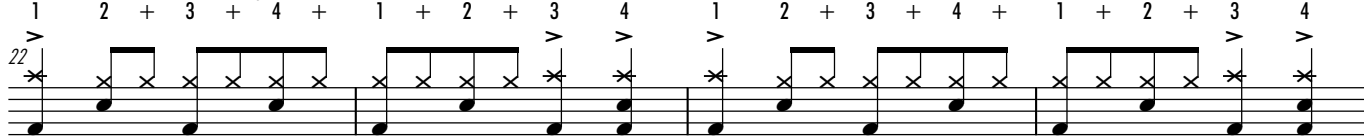

HIGHWAY TO HELL

BY AC/DC

♩ = 116BPM

Intro (Guitar Riff)

Closed Hi Hats

Verse 1 (Vocals Enter)

Goin' down, party time, My friends are gonna

Build Up 1

be there, too... I'm on the

Chorus 1 Half Open Hi Hats

High - way to Hell... on the High - way to Hell...

High - way to Hell I'm on the high - way to Hell...

Verse 2 Closed Hi Hat

1 2 + 3 + 4 + 1 + 2 + 3 + 4 + 1 + 2 + 3 + 4 + 1 + 2 + 3 + 4 +